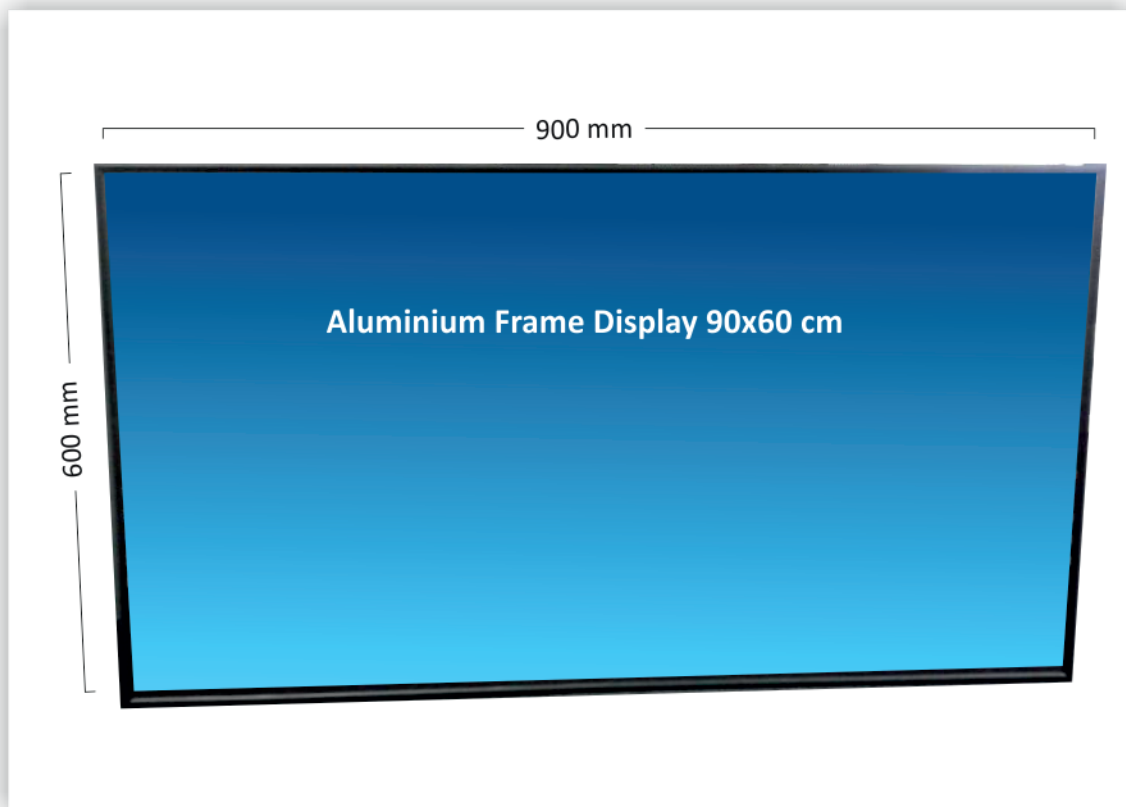

GRAPHIC SPECIFICATIONS

DE204-2 - Aluminium Frame Display 90x60 cm

Artwork specifications:

- ✓ file format: TIFF, JPG, PDF, CDR, EPS, PSD, AI - we recommend TIFF
- ✓ color mode: RGB, CMYK sau combinatii de RGB, CMYK, Pantone (only in PDF and Ai files)
- ✓ the artwork should be build as one, without bleed/trimmingh
- ✓ scale 1:1
- ✓ resolution: minimum 72 dpi - we recommend 150 dpi
- ✓ Corel Draw files must have fonts converted to curves
- ✓ we recommend using LZW compression when exporting TIFF files.

Product specifications:

- ✓ total graphic area: W: 900 mm H: 600 mm

Recommendations:

- ✓ the graphic colors may slightly differ from the colors on your screen or on other print proofs, due to factors such as: type of the printed material, ink type, print tehnology, your screen calibration, etc. If in doubt, we recommend you to request a print proof, prior to placing an order.

The pictures are for presentation only; your product might be slightly different!